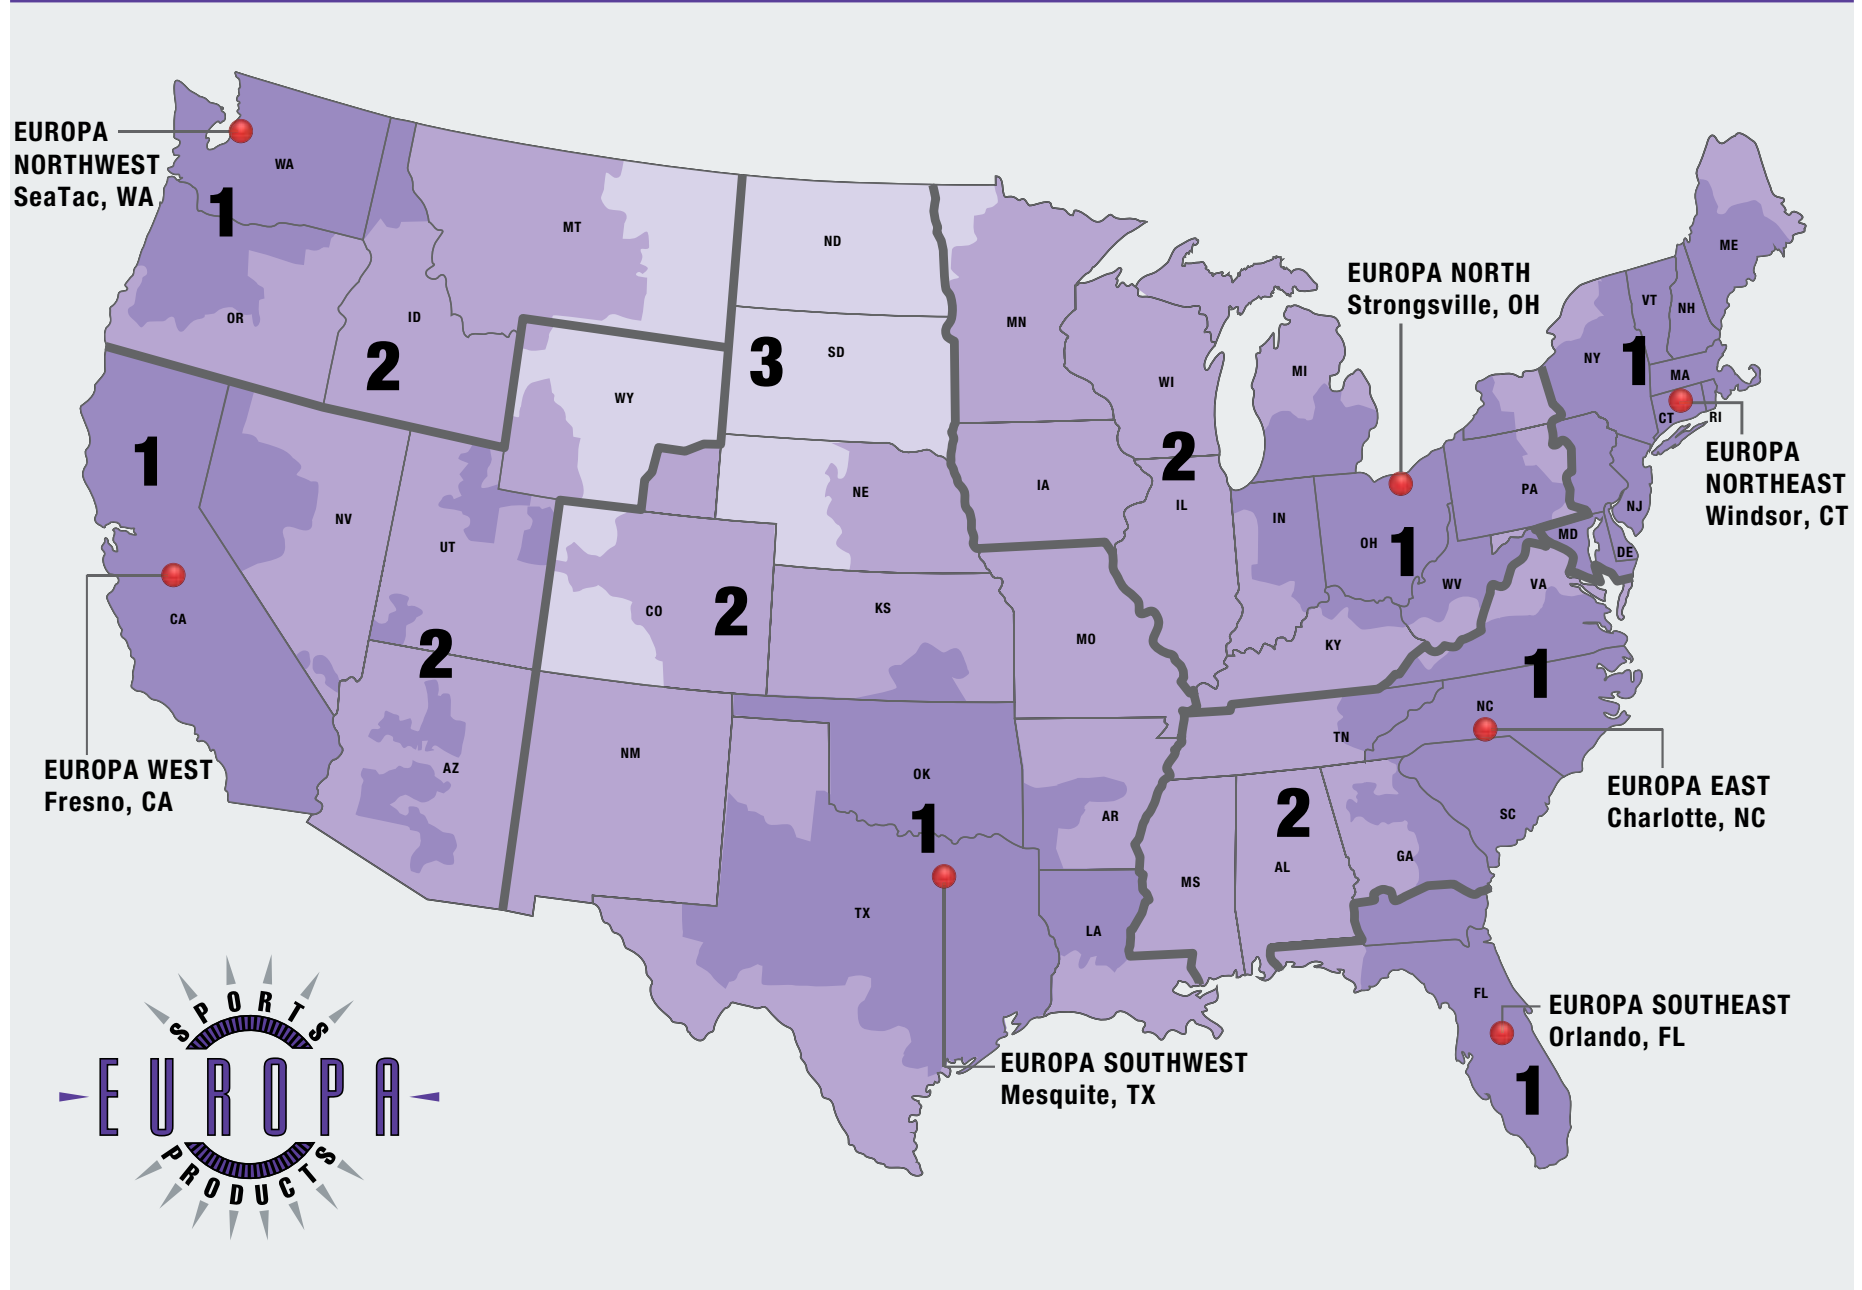

EUROPA | Time-In-Transit Map

Delivery Times

1 DAY

2 DAY

3 DAY